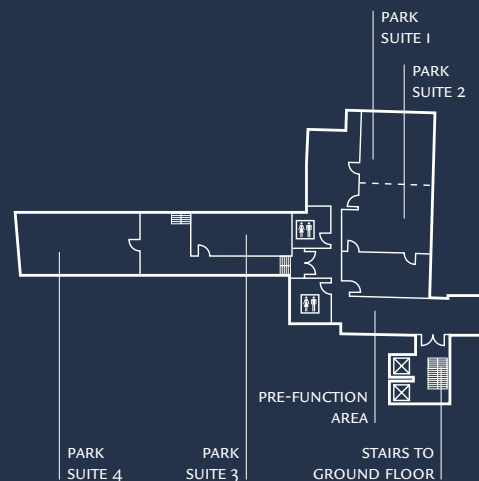

GUEST ROOMS AND FACILITIES

Park Plaza Victoria Amsterdam offers 298 stylish rooms, choose one of our Superior Rooms, or upgrade to a spacious Executive Room or an Executive Iconic View Room.

All rooms offer a Smart TV, a Nespresso coffee machine, and work desk; whilst designer bathrooms with massage showers, climate control and silky smooth bedlinen provide the ultimate in comfort and relaxation.

For more information:
www.weareamsterdam.nl

ROOM NAME	DIMENSION W X L X H (M)	SIZE (M ²)	THEATRE	BOARD ROOM	U-SHAPE	CLASS ROOM	CABARET DINNER	DINNER DANCE	RECEPTION
MEZZANINE FLOOR									
PARK SUITE 1	7.5 x 9.0 x 2.75	68	50	14	20	24	24	40	-
PARK SUITE 2	7.5 x 9.0 x 2.75	68	50	14	20	24	24	40	-
PARK SUITES 1+2	15.0 x 9.0 x 2.75	135	100	28	36	48	48	80	-
PARK SUITE 3	6.5 x 4.0 x 2.75	26	-	12	-	-	-	-	-
PARK SUITE 4	13.5 x 6.0 x 2.75	81	50	20	20	24	24	40	-
PRE-FUNCTION AREA									
LOWER GROUND FLOOR									
PLAZA SUITE 1	5.5 x 6.5 x 2.75	36	30	16	14	18	20	20	-
PLAZA SUITE 2	7.0 x 6.5 x 2.75	46	45	20	20	32	26	30	-
PLAZA SUITE 3	4.5 x 6.5 x 2.75	29	30	12	12	10	10	10	-
PLAZA SUITE 4	10.5 x 6.2 x 2.75	65	60	32	32	40	32	50	-
PLAZA SUITE 5	6.8 x 6.2 x 2.75	42	40	20	20	32	26	30	-
PLAZA SUITES 1+2	12.5 x 6.5 x 2.75	81	80	40	36	48	48	50	-
PLAZA SUITES 2+3	11.5 x 6.5 x 2.75	75	60	32	32	40	30	50	-
PLAZA SUITES 1+2+3	17.5 x 6.5 x 2.75	114	110	50	50	70	70	80	-
PLAZA SUITES 4+5	17.5 x 6.5 x 2.75	114	110	34	40	70	70	80	-
PRE-FUNCTION AREA									

LOWER GROUND FLOOR

MEZZANINE FLOOR

Connect with us online

parkplaza.com

#parkplaza

Restrooms

Cloakroom

Lift