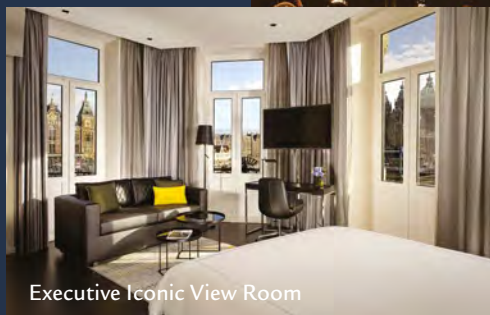

GUEST ROOMS AND FACILITIES

Park Plaza Victoria Amsterdam offers 298 stylish rooms, choose one of our Superior Rooms, or upgrade to a spacious Executive Room or an Executive Iconic View Room.

All rooms offer a Smart TV, a Nespresso coffee machine, and work desk; whilst designer bathrooms with massage showers, climate control and silky smooth bedlinen provide the ultimate in comfort and relaxation.

All guests enjoy complimentary use of the fitness area, indoor swimming pool, and a sauna and solarium.

OVERVIEW

298 GUEST ROOMS (TOTAL)

| RESTAURANT

4 SUITES

| BAR

66 EXECUTIVE ROOMS

228 SUPERIOR ROOMS