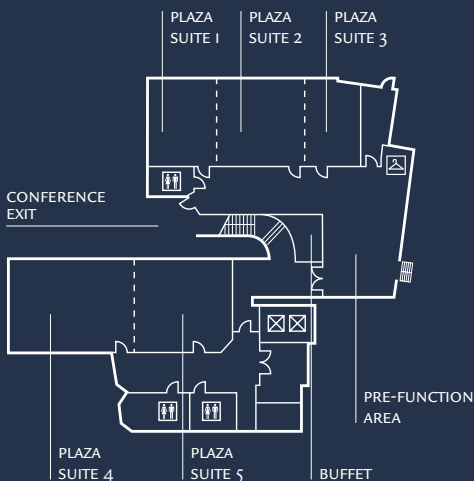

LOWER GROUND FLOOR